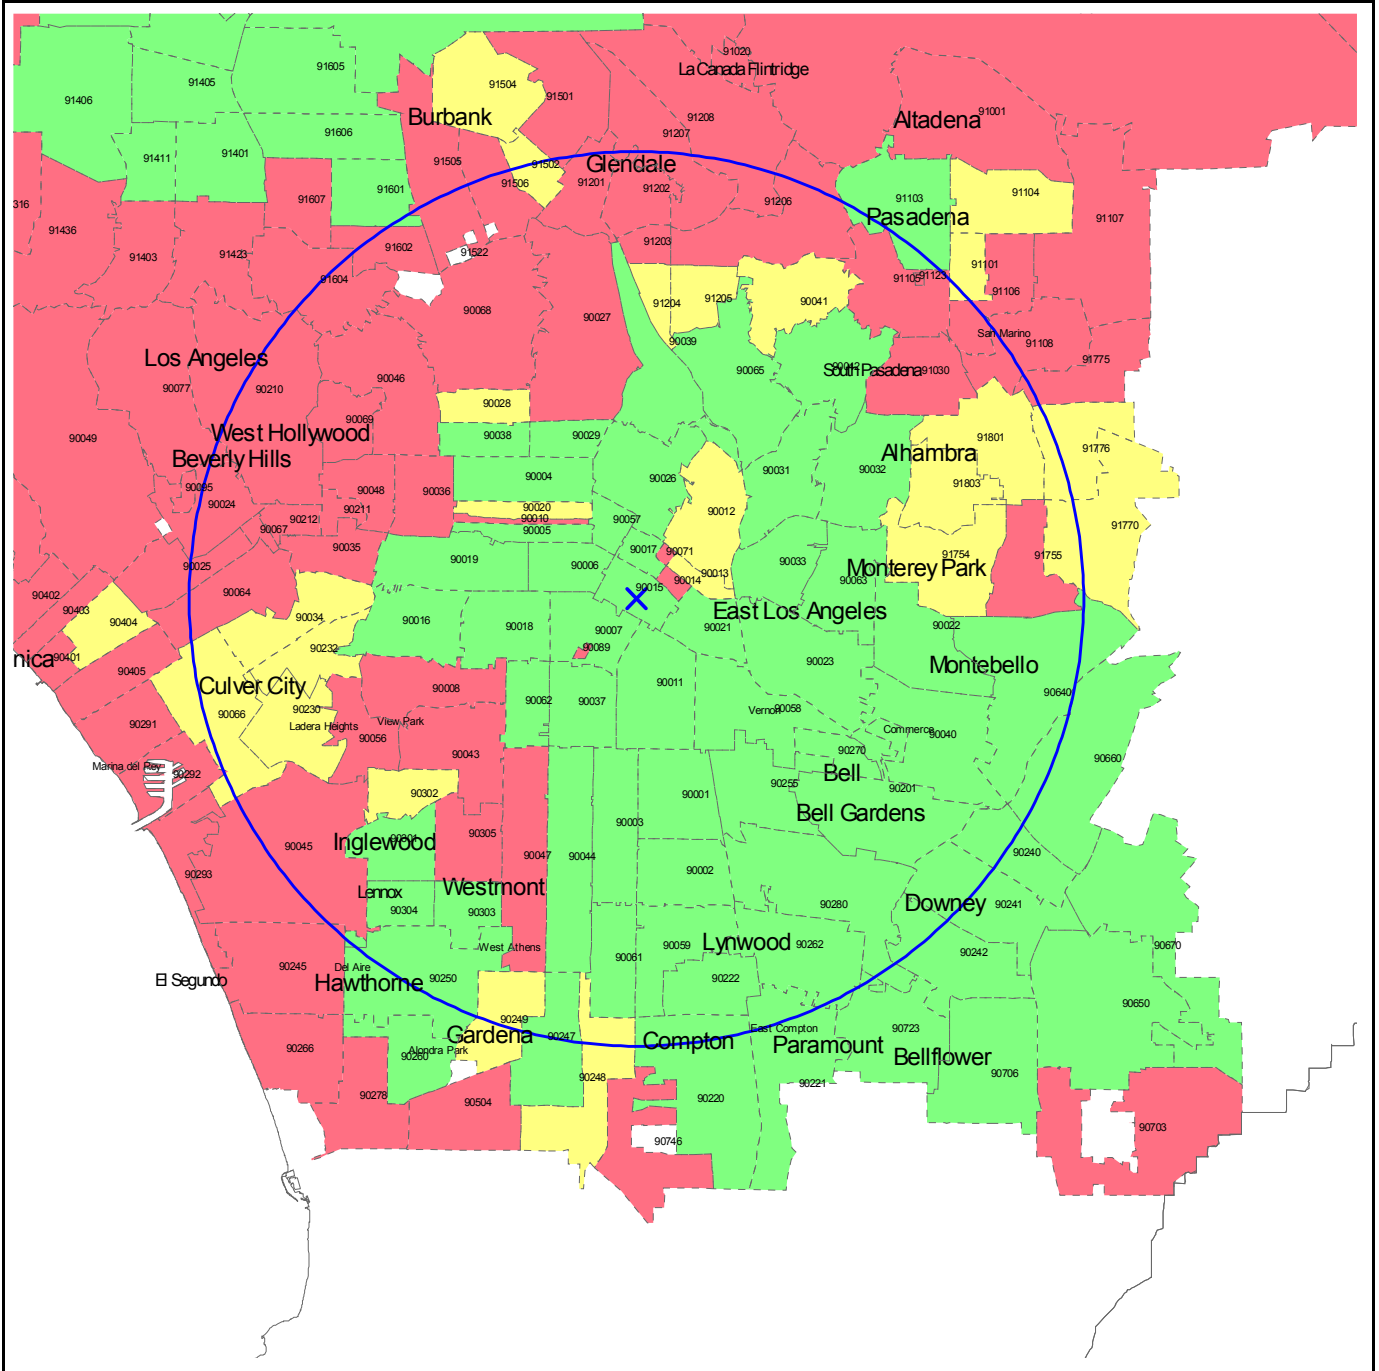

UNITED CARRIER TOWING COVERAGE AREA

90015-2900-10 miles

UNITED CARRIER, INC.

(213) 747-2868